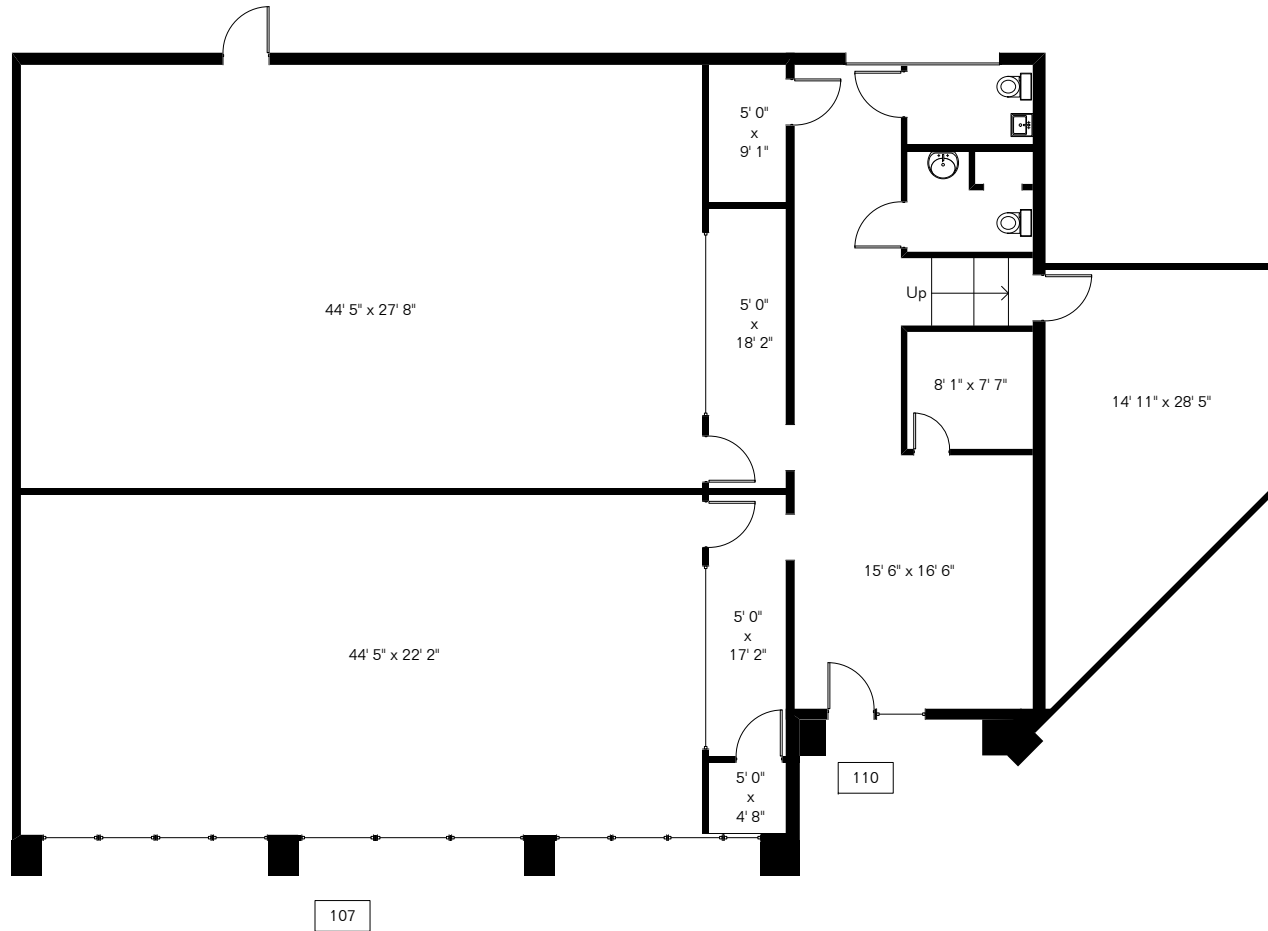

The square footages and room size information are deemed to be reliable but are not guaranteed and should be independently verified. This drawing is for marketing purposes only.

# 12020 S Warner Elliot Loop Suites 107-110

Paul Ash Management  
(520) 795-2100

Site Visit November 2024

0 ft. 6 ft. 10 ft. 20 ft.

Gross Area 3,668 Sq Ft

Copyright 2024 Floor Plans First! LLC  
All Rights Reserved.